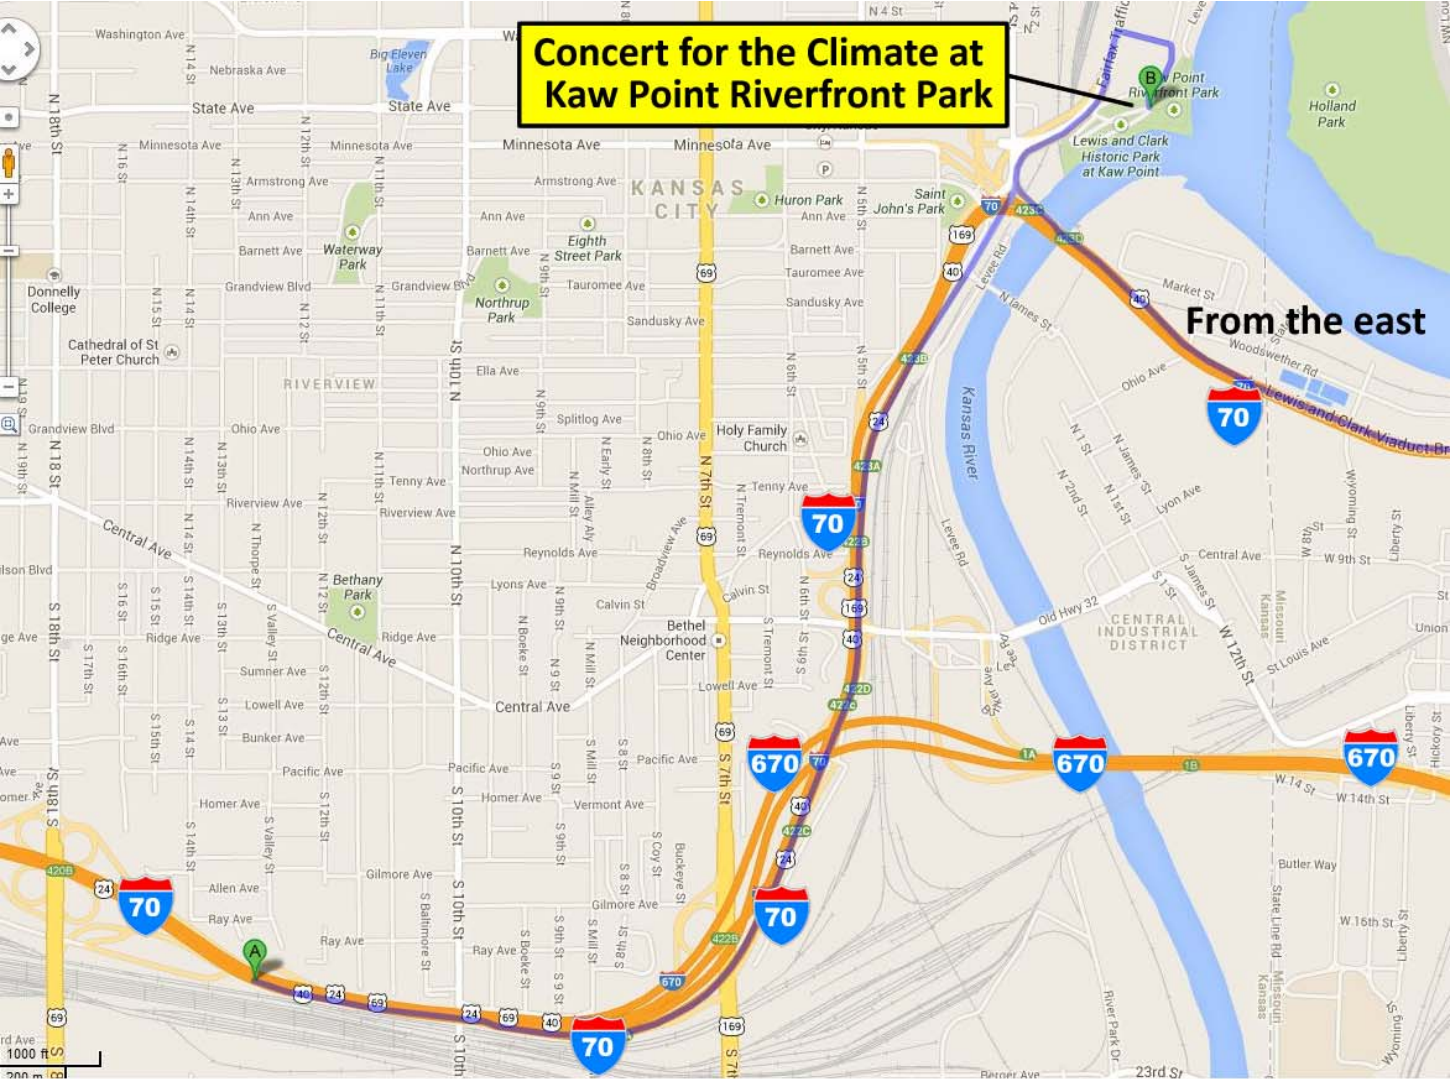

Concert for the Climate at Kaw Point Riverfront Park

From the east

1. Take old I-70 over the intercity viaduct towards KCK
2. Take exit 423D toward Fairfax District, and merge onto Fairfax Trafficway
3. Go 0.4 miles. Turn right onto River City Drive into large parking lot
4. Turn right and work your way to the opening in the tall wall to Kaw Point Riverfront Park

Kaw Point Riverfront Park